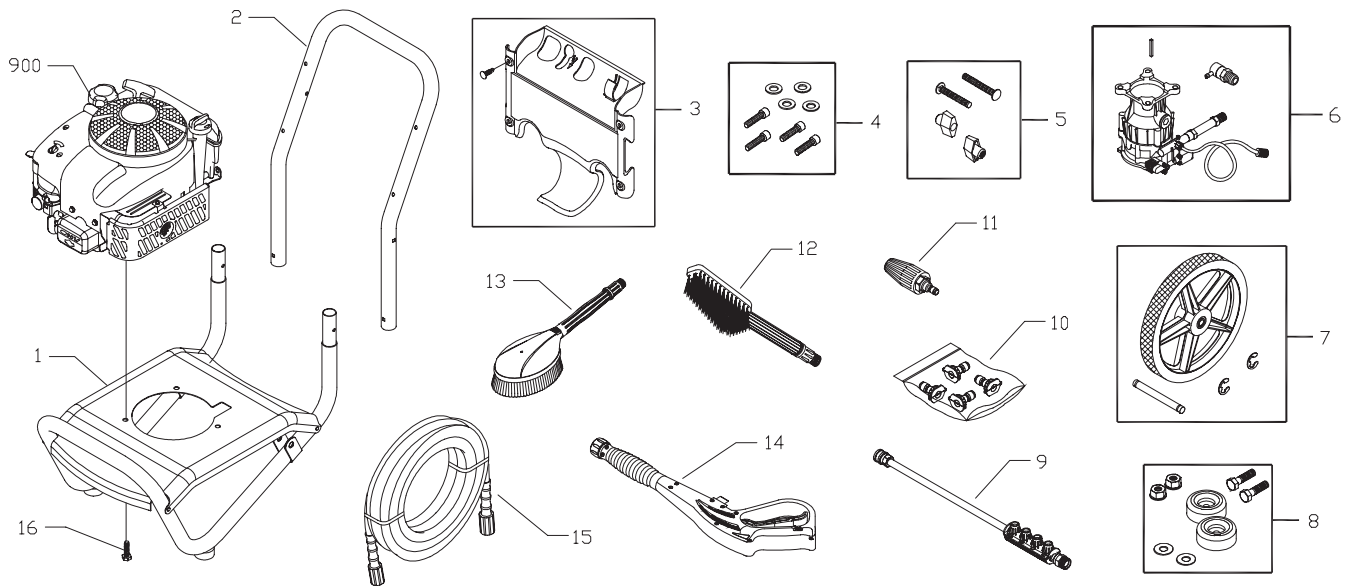

BRUTE™

by

Illustrated Parts List

Questions? Help is just a moment away!

Call: **Pressure Washer Helpline**

1-800-743-4115 M-F 8-5 CT

BRIGGS & STRATTON POWER PRODUCTS GROUP, LLC
JEFFERSON, WISCONSIN, U.S.A.

Model No. 020302 (2800 PSI Pressure Washer) Manual No. 203783A Revision A (04/11/2007)

Exploded View and Parts list — Main Unit

Item	Part #	Description
1	201769GS	ASSY, Base
2	B199110GS	HANDLE
3	202246GS	KIT, Bilbrd Assy, w/Decals & Clips
	195964GS	Clips, Tree
4	192131GS	KIT, Pump Mounting Hardware
5	B2203GS	KIT, Handle Connector
6	198164GS	ASSY, Pump
	23139DGS	Key
	194298GS	Valve, Thermal Relief
7	196439GS	KIT, Wheel
	195454GS	Axle
	192050GS	E-Ring
8	192310GS	KIT, Vibration Mount
9	192198GS	EXTENSION, w/Nozzle Holder
10	202514GS	KIT, Nozzle
	198841GS	Nozzle, Plastic, Soap
	195983WGS	Nozzle, QC, Red
	195983XGS	Nozzle, QC, White
	195983ZGS	Nozzle, QC, Yellow
11	194236CGS	NOZZLE, Turbo

Item	Part #	Description
12	196534GS	BRUSH, Utility
13	199298GS	BRUSH, Rotating
14	199117GS	GUN
15	196006GS	HOSE
16	75246GS	HHS, Trilobular, 3/8-16 x 1-1/4

Items Not Illustrated:

203783GS	MANUAL, Operator's
194256GS	KIT, Tag/Warning Srv
202043GS	DECAL, Eng
200658GS	DECAL, Recoil
BB3061BGS	OIL BOTTLE
87815GS	GOGGLES